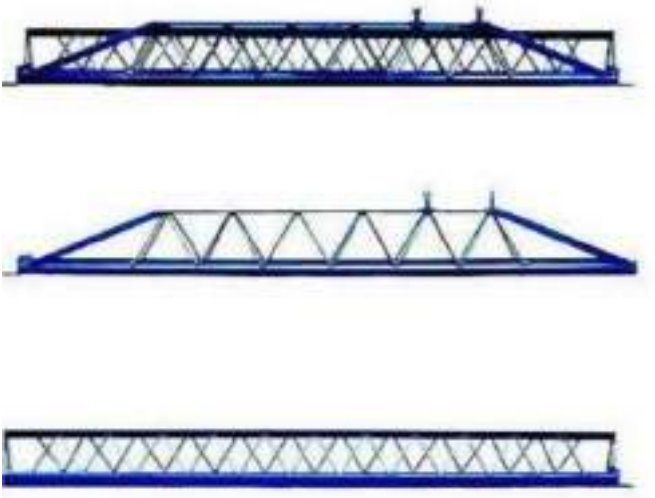

Props

Span

**Platform/ Plank/
Walkway/Jali**

Adjustable Base Jack

Adjustable U Jack

**Scaffolding
Stairway**

Aluminium Scaffolding Stairway

Waller