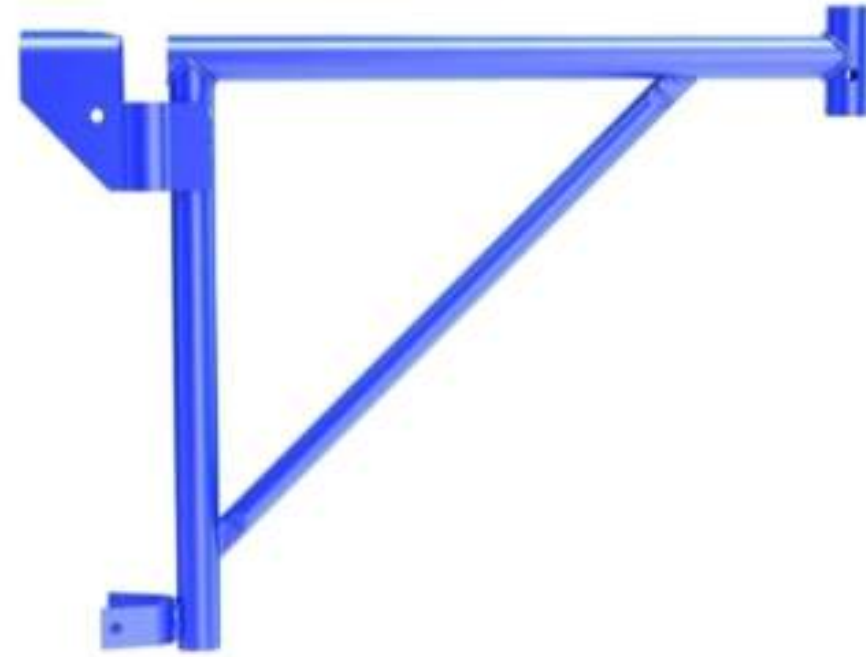

4. Formwork & Shuttering

Aluminium Formwork

Aluminium Frame

Wallform Shuttering

Pier Cap Formwork

Pile Cap Formwork

Pier Formwork

Girder Formwork

Round/Square Column Formwork

Crash Barrier Formwork

Drainage Spout

5. Scaffolding & Formwork Accessories

Anchor Nut

Wing Nut

Tie Rod

Props Sleeve

L & T Nut

Bottom Cup

Pin & Wedges

Scaffolding Bracket

Joint Pin (Expandable)

Water Stopper

Top Cup

Ledger Blade